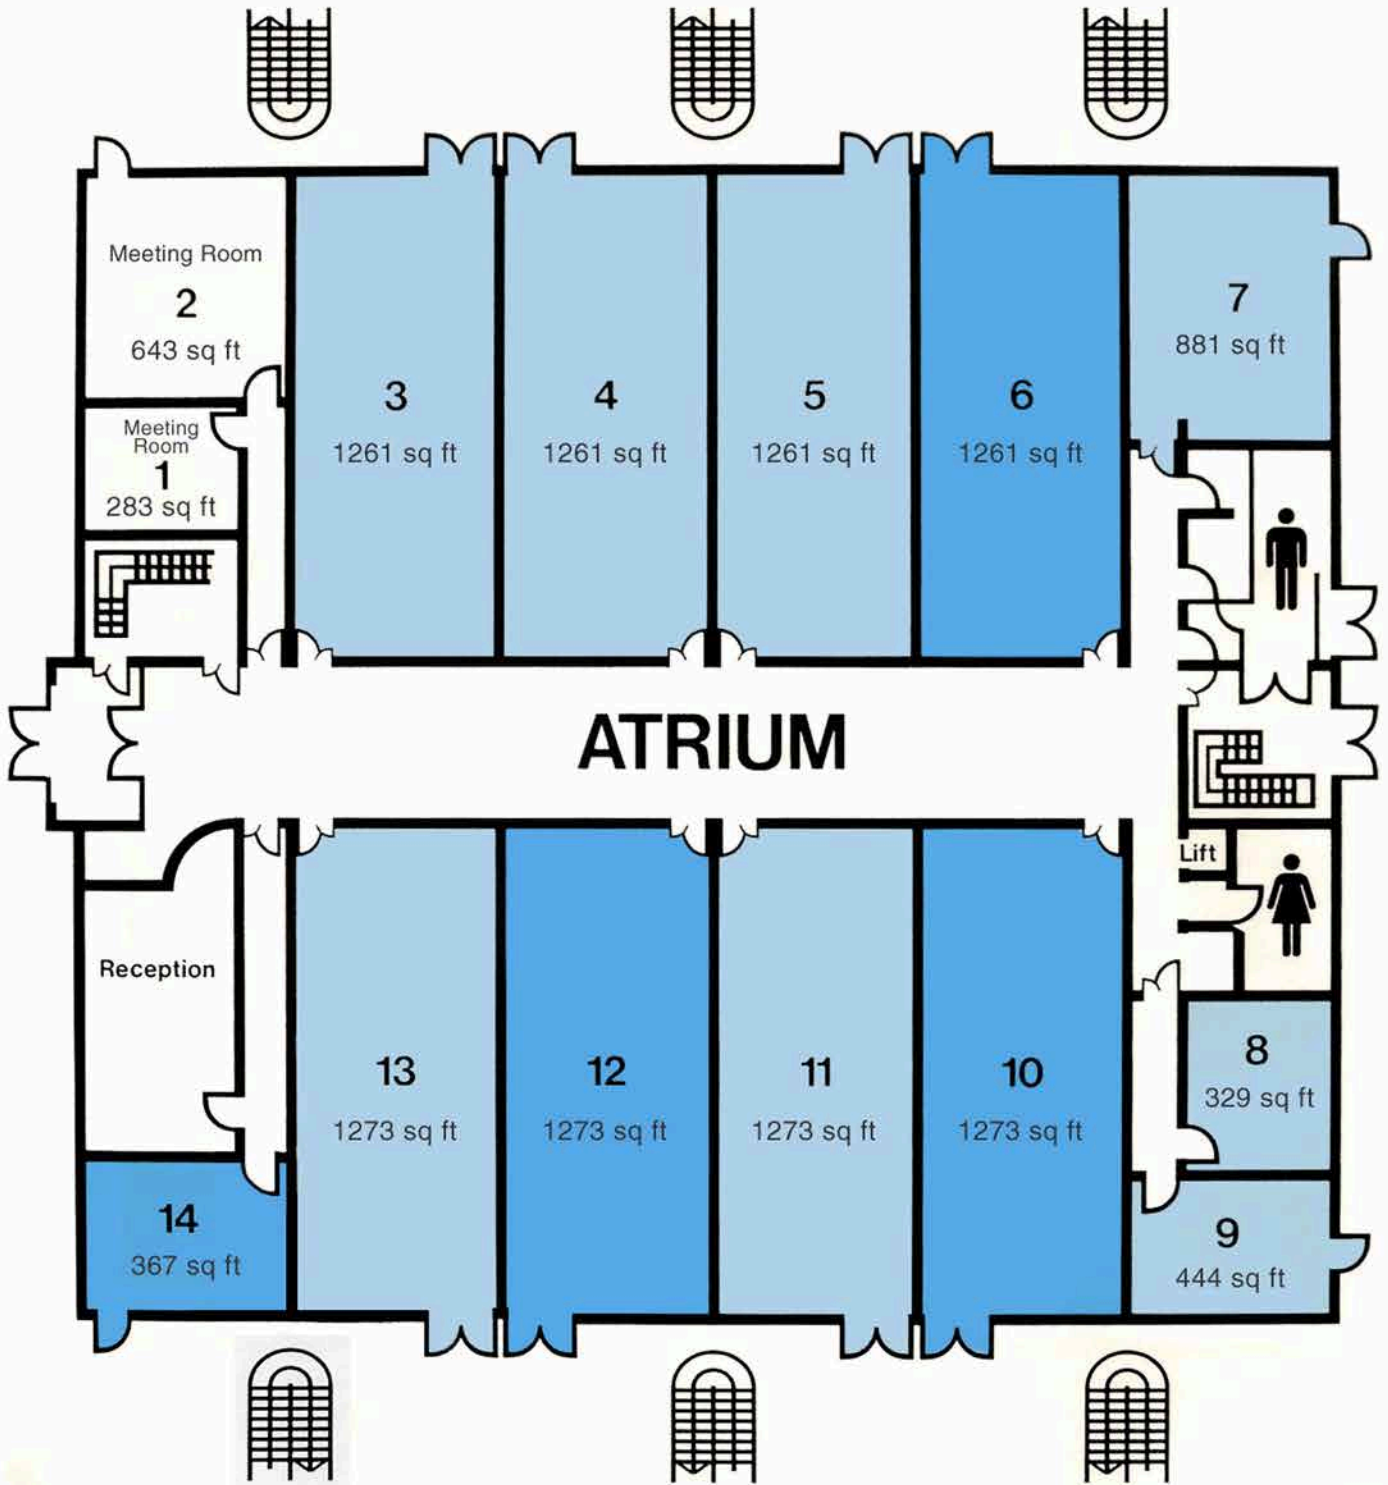

Beacontree Court Ground Floor Availability

Key: Available
 Occupied